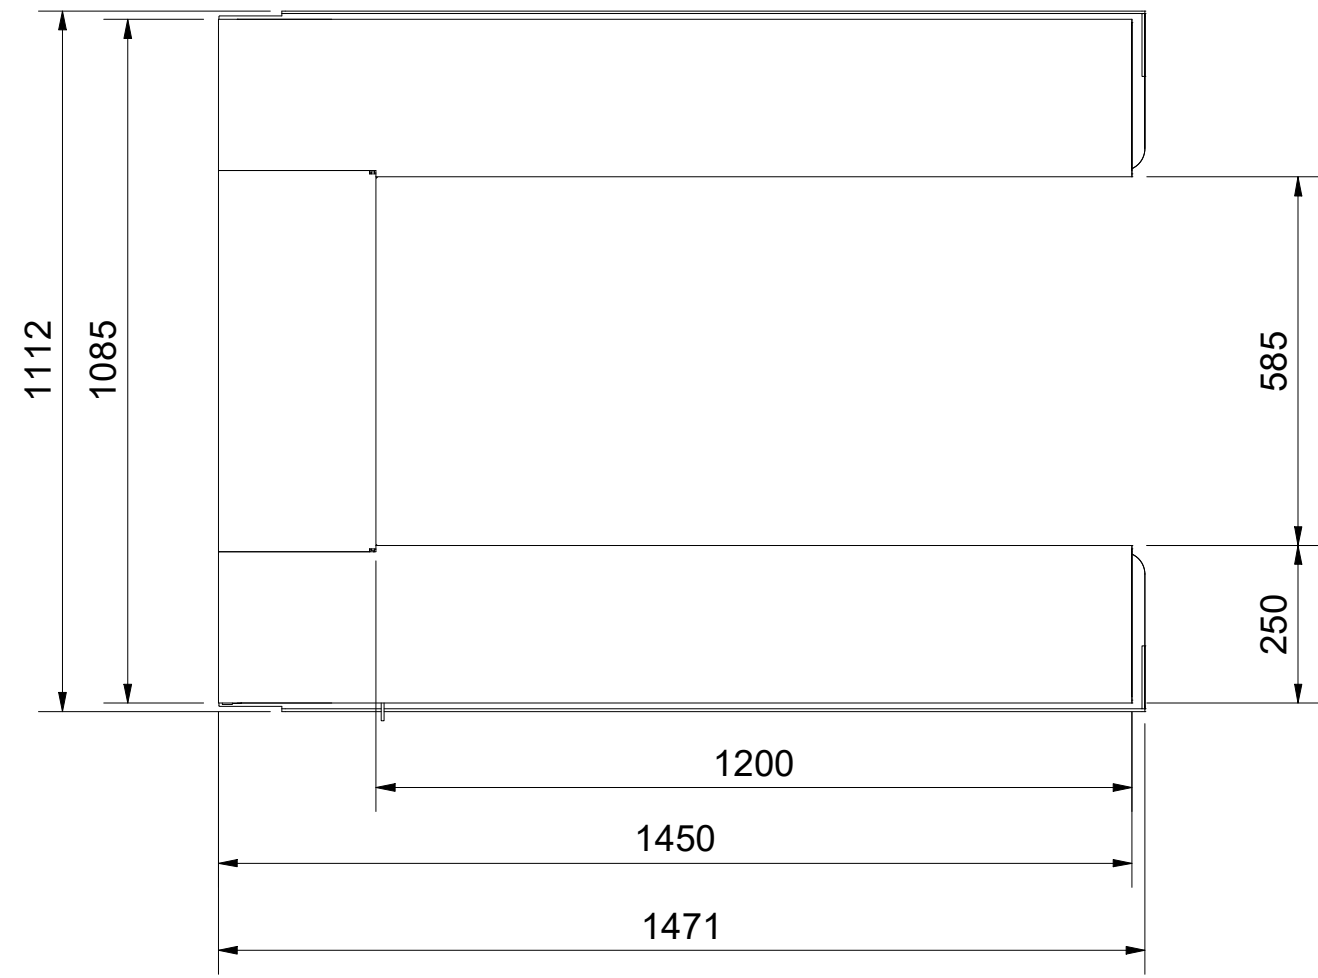

CUB 1000 (1450x1085)
www.edmolift.com

Drawing no

34858